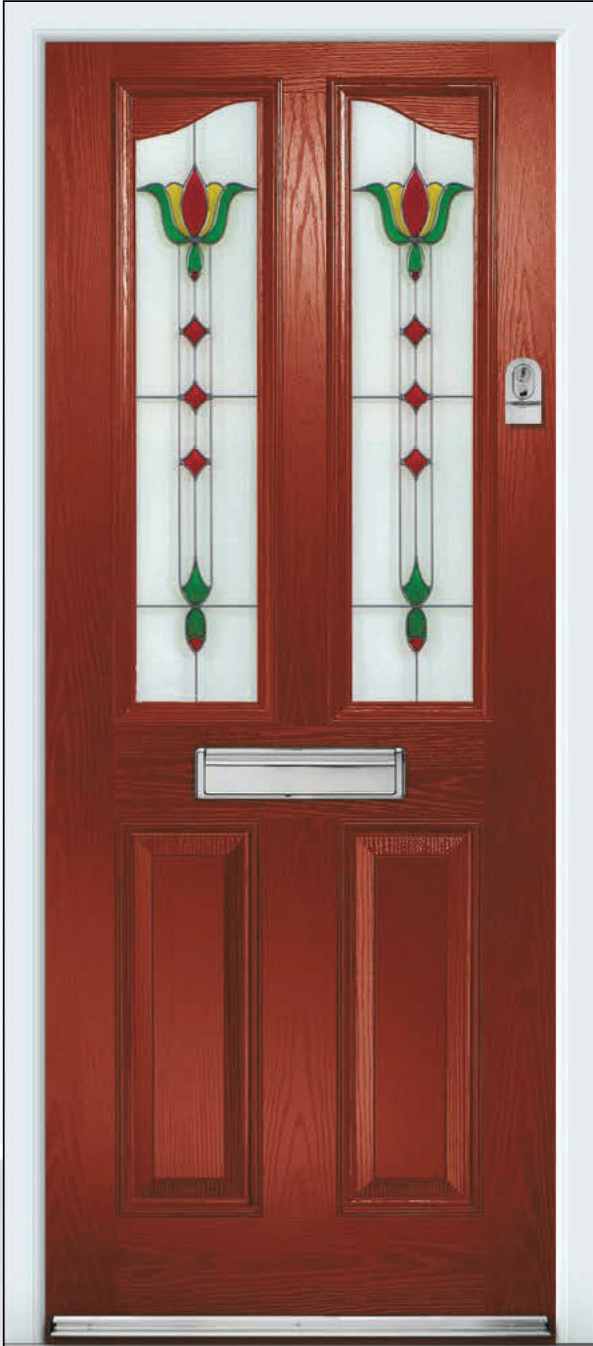

Whitton Victoria

B D

Red Aprilla door with Whitton Victoria glass, chrome Heritage pull lock, letterplate and silver mill drip bar.

Barite

D B S

Arnage door with Barite glass chrome handles, letterplate.

T

Seaton