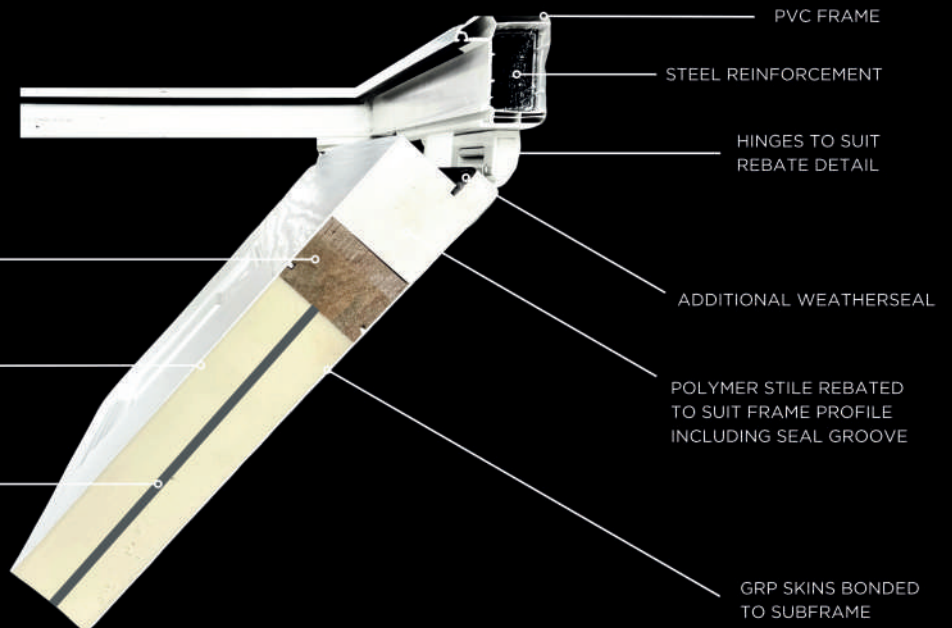

HALLMAX PRO SLAB

DOUBLE REBATE 70MM COMPOSITE DOOR

OPTIONAL UPGRADE

- BETTER INSULATION - IMPROVED THERMAL EFFICIENCY
- DOUBLE SEAL - ENHANCED WEATHER RESISTANCE
- MORE SECURE - ADDED STRENGTH AND RIGIDITY
- QUIETER - SUPERIOR SOUNDPROOFING
- PREMIUM FEEL - THICKER, STURDIER CONSTRUCTION

LOOK FOR THE HALLMAX LOGO TO KNOW WHAT DESIGNS ARE AVAILABLE AS A DOUBLE REBATE.

70MM DOOR CROSS-SECTION DIAGRAM

ENGINEERED TIMBER SUBFRAME FOR ADDITIONAL STABILITY

HIGHLY INSULATING RIGID POLYURETHANE FOAM CORE

SECURITY BOARD TO MEET PAS24