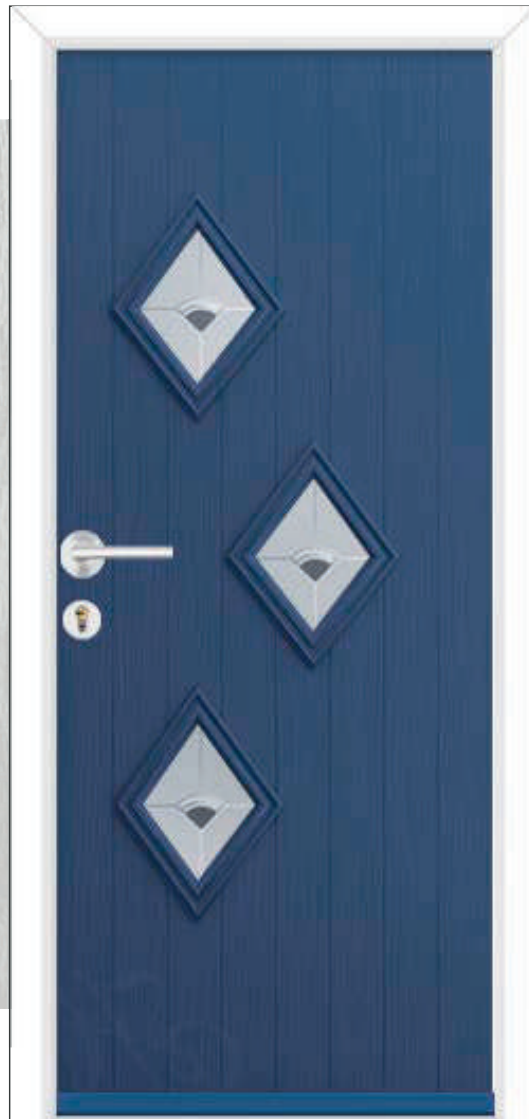

(B) (D) (S)

Polar Tile Colour Change Options

SONETT 3

Door featured is a deluxe matte deep lagoon Cottage Sonett 3 with polar black glass and a Sleek Handles.