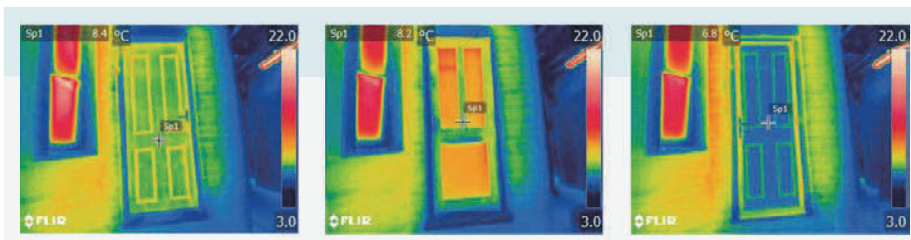

48mm Solid Timber Core Composite Door

44mm Timber Panelled Door

Anti-Bowing

Our hybrid anti-bowing technology of steel reinforced frame, GRP reinforced slab and aluminium edge carriers on both sides of the slab prevents bowing & twisting.

Hallmark 44mm Elite Composite Door