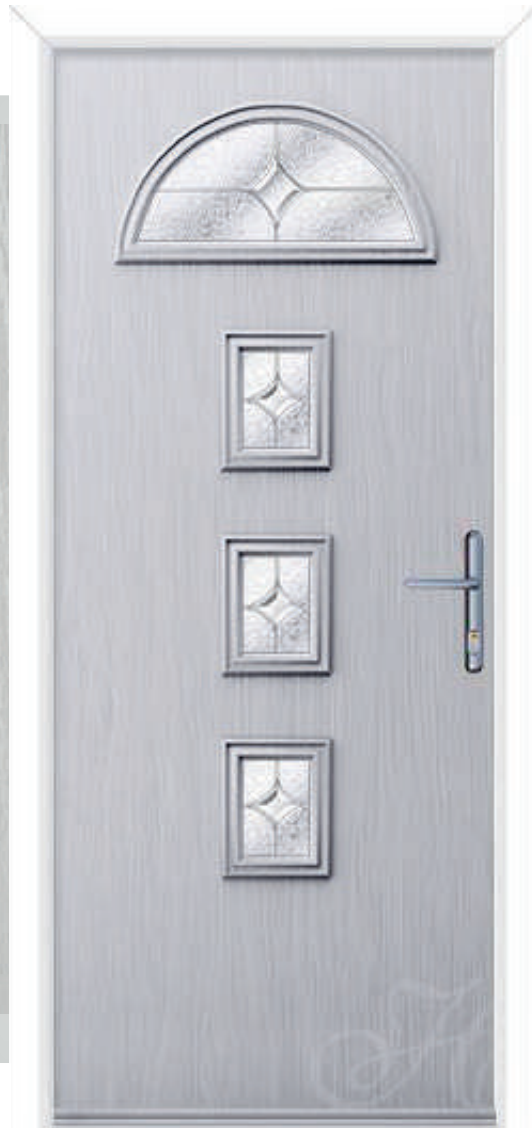

BELIZE 4

(D) (B)

(D) (B) (S)

(D) Double Glazed

(T) Triple Glazed

(B) Backing Glass Choice Available