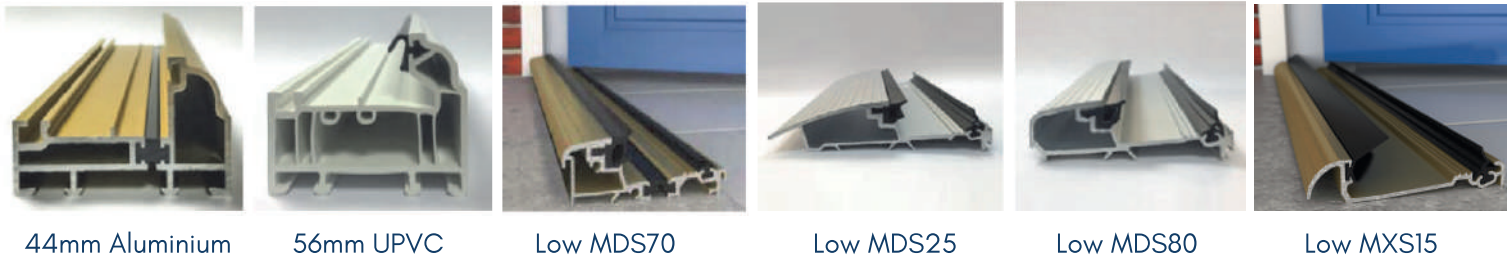

Usually used with lever/lever and lever/pad handles.

Heritage Position

Suitable for the AV2 & AV4.

Usually used with bar handles, escutcheons or ring pulls.

*depending on width

Thresholds

As well as the standard, integral frame threshold, there are a number of low threshold options available including low 15mm and 44mm aluminium, low 56mm UPVC frame and MDS Mobility Door Cill options.