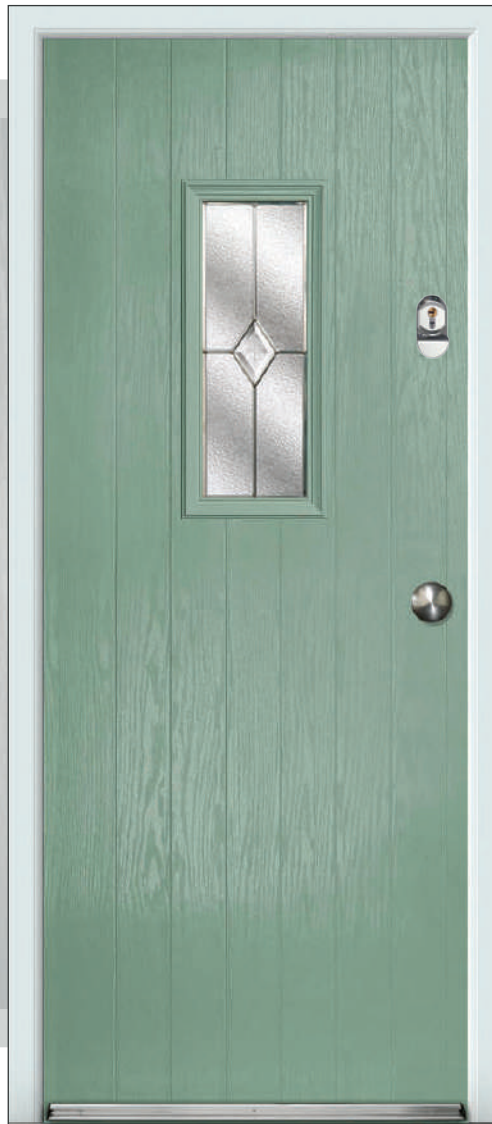

(B) Backing Glass Choice Available

COTTAGE

FLUSH

COUNTRY

URBAN

METRO

CATALINA 1

Door featured is a Cottage Grooved Chartwell Catalina 1 with Classic Diamond Glass, Silver Drip Bar and Stainless Steel Knob Handle.