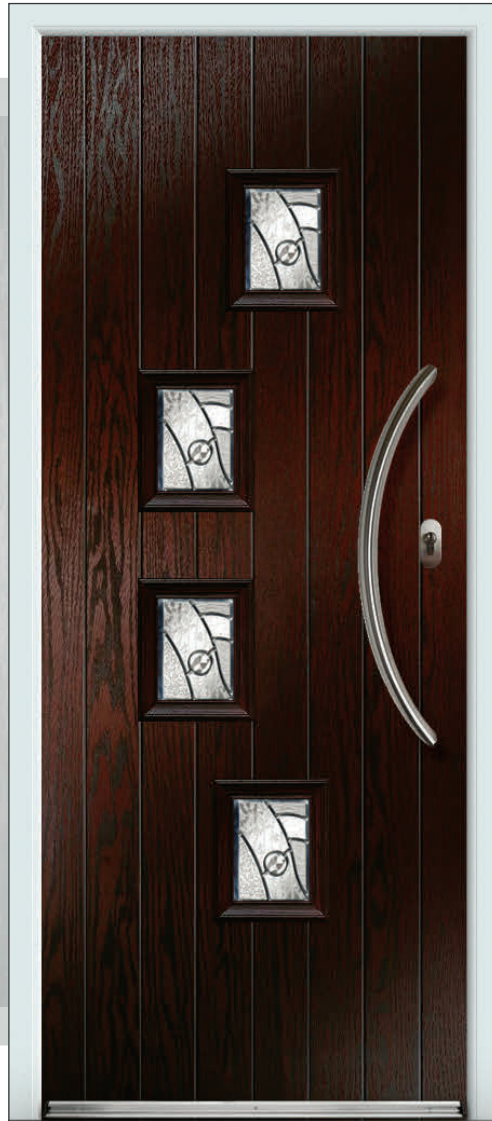

T

Please Note:
Depending on overall door sizes, the glazing cassette positions may alter so as to accommodate a letterplate if required.

DORETTI 4

Door featured is a Cottage Grooved Rosewood Doretta 4 with Abstract Glass, Silver Drip Bar and Stainless Steel Bow Handle.