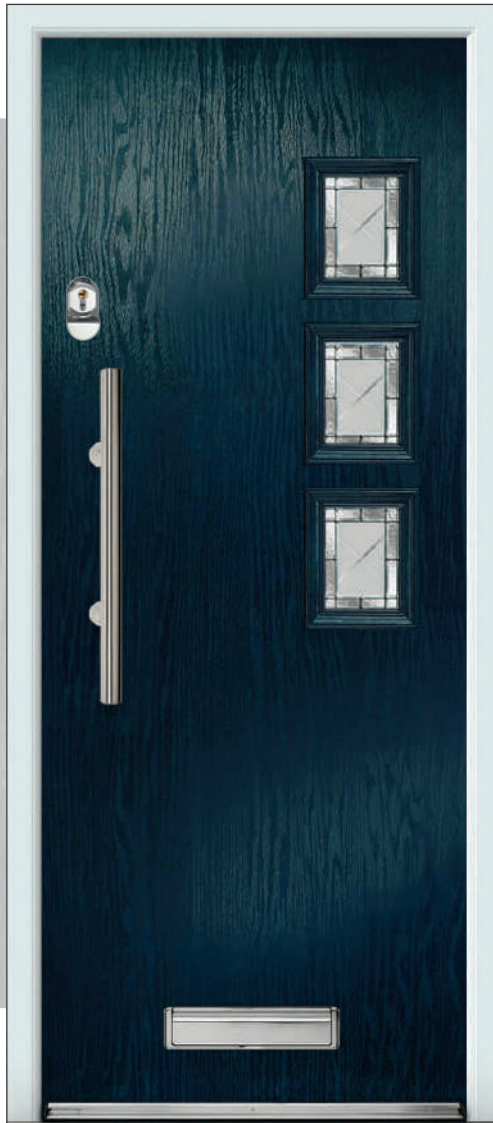

ARUBA 3

Door featured is a Standard Blue Aruba 3 with Diamond Cut Glass, Silver Drip Bar, Heritage Lock, 550 Inline Stainless Steel Handle and chrome letterplate.

Diamond Cut Glass Etch Effect with Polished Zinc Came.