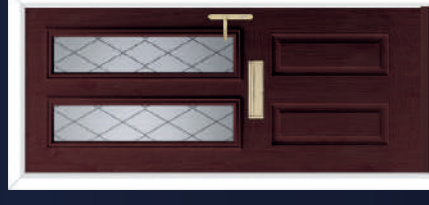

Struggling to choose a design?

Hallmark Editions has been created to make choosing your perfect composite door simple and stress-free. With such a large range of styles, colours, and glazing options available, we understand it can be difficult to know where to start. That's why we've put together the Hallmark Editions - a collection of pre-designed door styles, carefully selected by our team to showcase some of our most popular and best-looking combinations. Whether you're after something classic, contemporary, or bold, Hallmark Editions makes it quick and easy to find a design you love.

Door 8

To view specifications of each door please scan the QR code or visit the link.